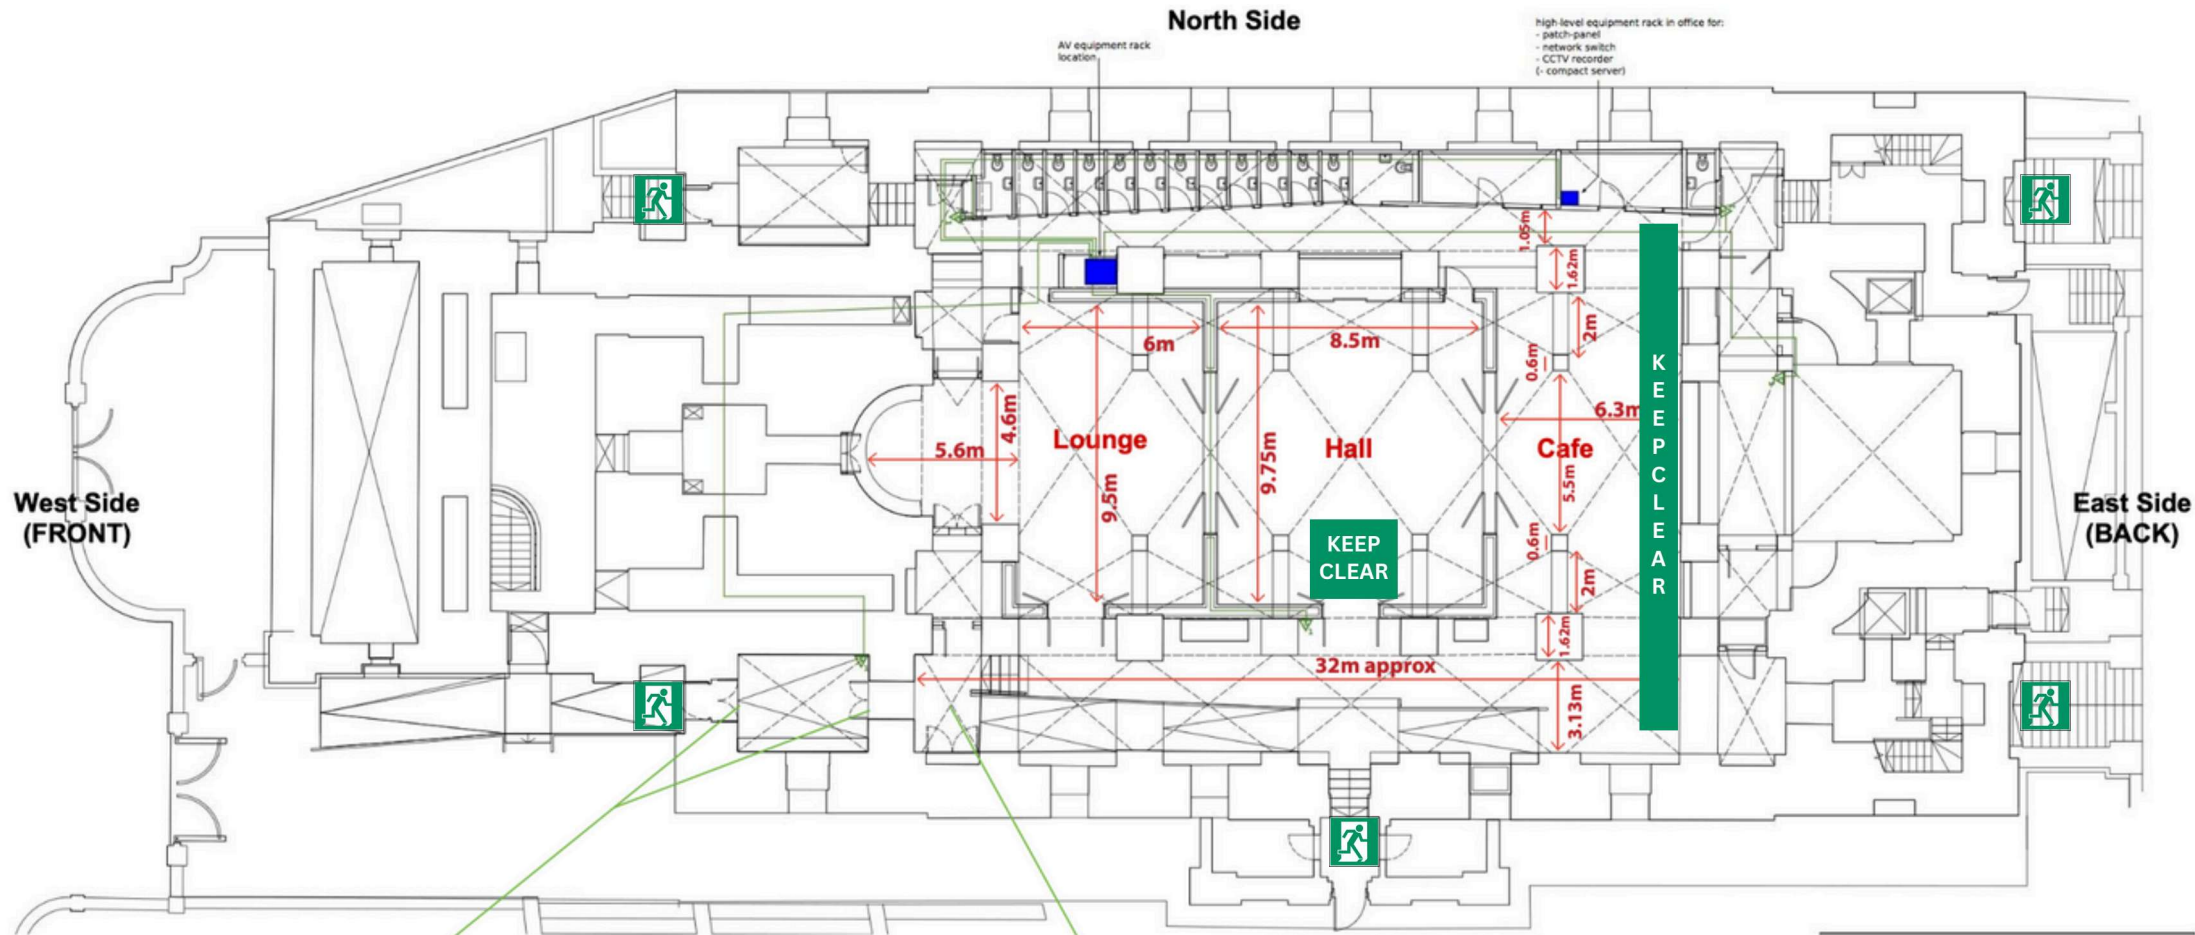

# CRYPT floor plan

**Lowest other height = 2.2m at the top of the ramp**

**Crypt Entrance Doors = 2m high**

**Lowest stone beam inside the Crypt = 2m high**

**South Side**